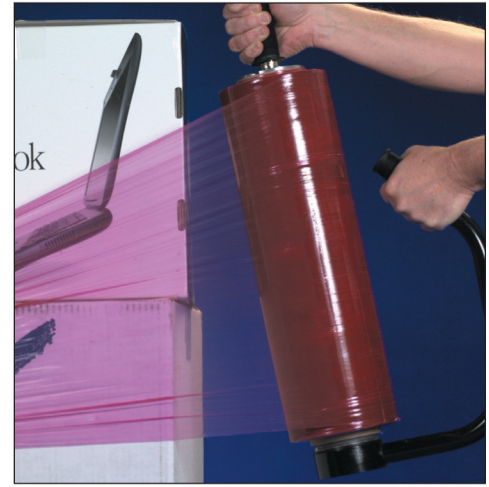

Anti-Static Hand Stretch Film

Stock Number	Roll Width	Gauge	Length Per Roll	Rolls/Case	Cases/Skid
SF188CASTAS	17"	80	1,500'	4	36